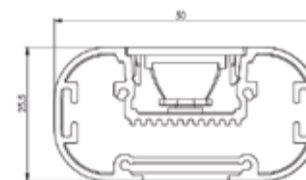

SDCM <3

Lens

L70 @50,000h

Aluminium

Types

Pendant/Surface

Single Line Diagram

Pendant/Surface Mounted

Profile Code
SDL-2021

VIRAJ GRACE

VIRAJ Grace light features has:

- Luminaire housing of extruded aluminium
- High-performance Reflector
- Snap-fit system No visible screw
- Better refractive index to reduce glare
- LED PCB mounted on insert design with heat sink
- Bottom opening for easy maintenance
- Pendant with cable suspension
- M6 bolt for M6 fastener
- Energy-efficient LED with high color rendering

Light Distribution

CRI ≥ 90

TUNABLE
WHITE

VIRAJ GRACE

VIRAJ GRACE

System Power

Dimension

15W